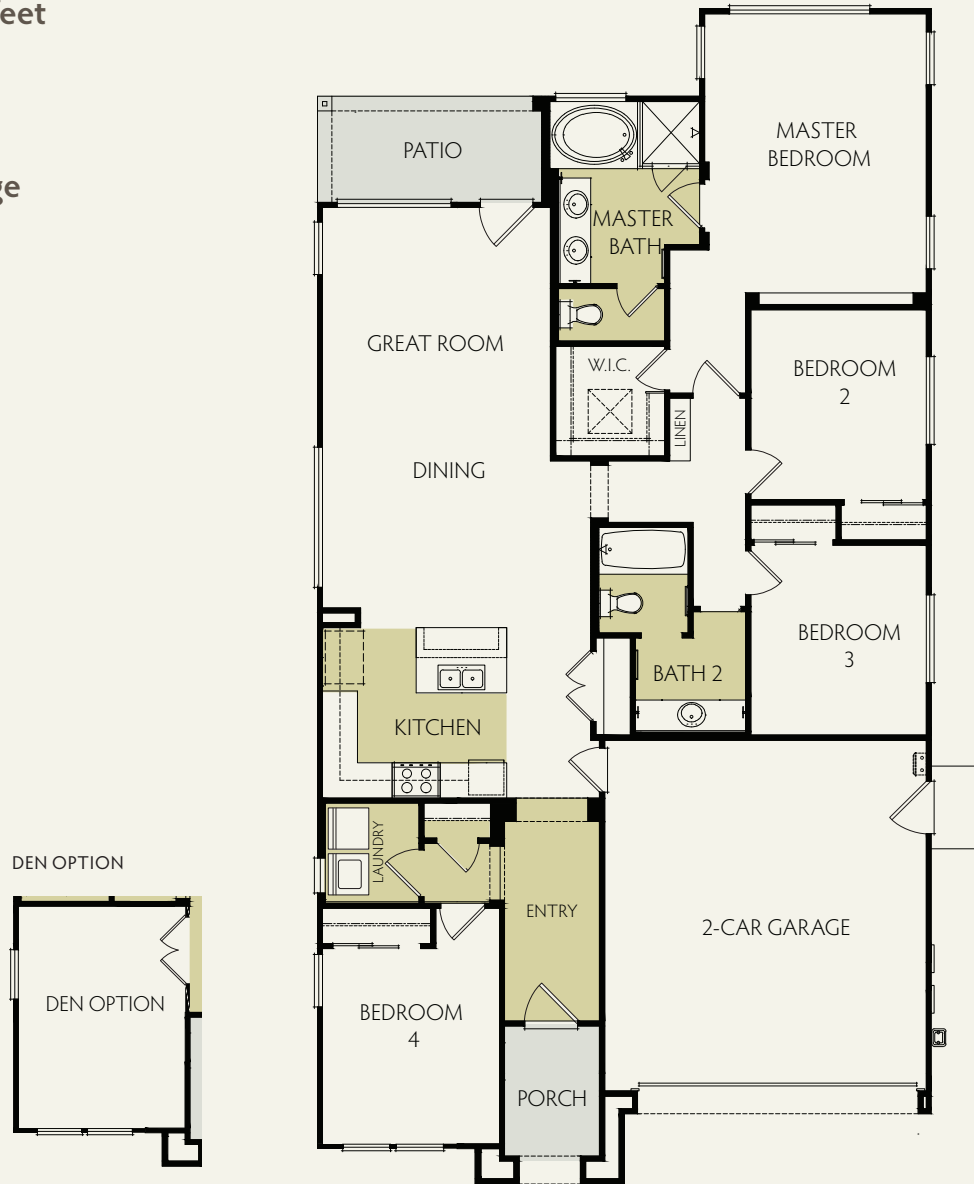

CHARLOTTE

SUBJECT TO CHANGE WITHOUT NOTICE
HOUSE LAYOUT COULD BE REVERSED

Vinyl Flooring

AMERICAN TRADITIONAL • CRAFTSMAN • FARMHOUSE

- 1,615 square feet
- 4 bedrooms
- 2 baths
- Two-car garage

EMPIRERANCHBONADELLE.COM