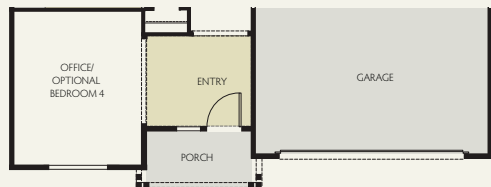

LEXINGTON

SUBJECT TO CHANGE WITHOUT NOTICE
HOUSE LAYOUT COULD BE REVERSED

Vinyl Flooring

AMERICAN TRADITIONAL • CRAFTSMAN • FARMHOUSE

- 1,956 square feet
- 3-4 bedrooms
- 2 baths
- Two-car garage

FARMHOUSE