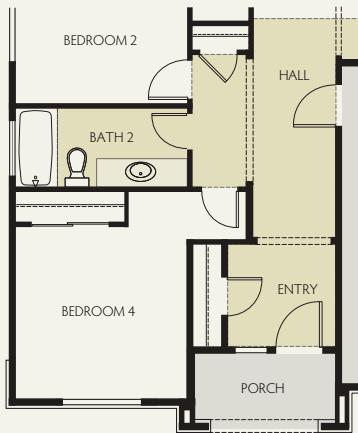

LEXINGTON

SUBJECT TO CHANGE WITHOUT NOTICE
HOUSE LAYOUT COULD BE REVERSED

Vinyl Flooring

AMERICAN TRADITIONAL • CRAFTSMAN • FARMHOUSE

- 1,956 square feet
- 3-4 bedrooms
- 2 baths
- Two-car garage

OPTIONAL BEDROOM 4