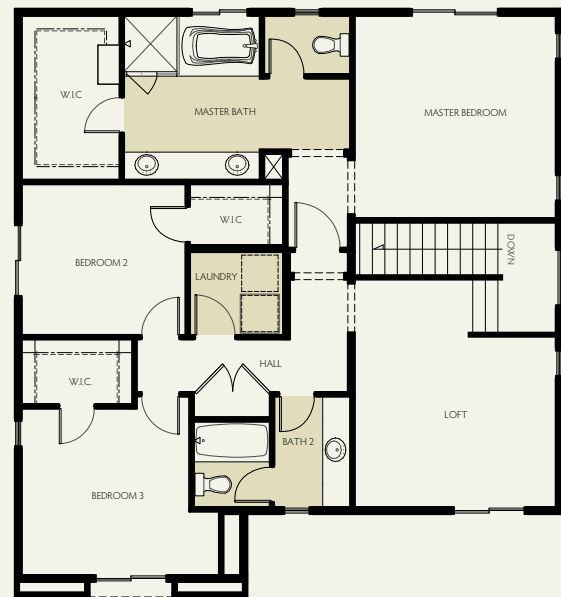

MONREAU

SUBJECT TO CHANGE WITHOUT NOTICE
HOUSE LAYOUT COULD BE REVERSED

Vinyl Flooring

- 2,128 square feet
- 3-4 bedrooms
- 2.5 baths
- Two-car garage

AMERICAN TRADITIONAL • CRAFTSMAN • FARMHOUSE
1ST FLOOR

AMERICAN TRADITIONAL • CRAFTSMAN • FARMHOUSE
2ND FLOOR

OPTIONAL BEDROOM 4