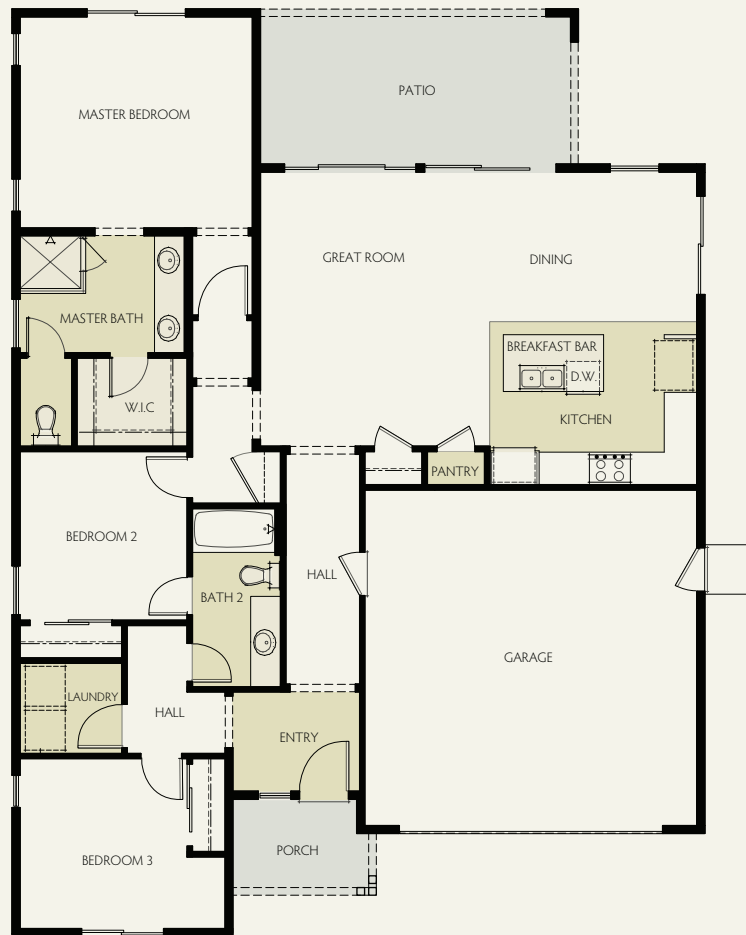

RALEIGH

SUBJECT TO CHANGE WITHOUT NOTICE
HOUSE LAYOUT COULD BE REVERSED

Vinyl Flooring

- 1,483 square feet
- 3 bedrooms
- 2 baths
- Two-car garage

AMERICAN TRADITIONAL • CRAFTSMAN • FARMHOUSE

CRAFTSMAN FROM EXTERIOR