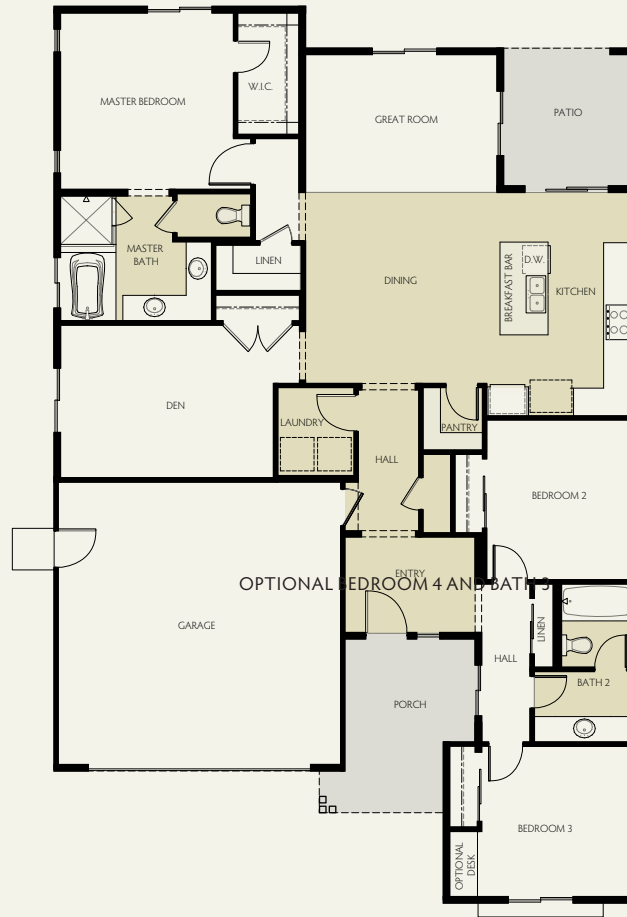

# SAVANNAH

SUBJECT TO CHANGE WITHOUT NOTICE  
HOUSE LAYOUT COULD BE REVERSED

Vinyl Flooring

AMERICAN TRADITIONAL • CRAFTSMAN • FARMHOUSE

- 1,760 square feet
- 3-4 bedrooms
- 2-3 baths
- Two-car garage

OPTIONAL BEDROOM 4 AND BATH 3