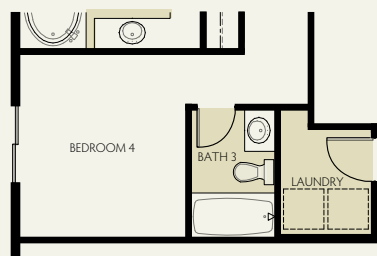

# SAVANNAH

SUBJECT TO CHANGE WITHOUT NOTICE  
HOUSE LAYOUT COULD BE REVERSED

Vinyl Flooring

AMERICAN TRADITIONAL • CRAFTSMAN • FARMHOUSE

- 1,760 square feet
- 3-4 bedrooms
- 2-3 baths
- Two-car garage

OPTIONAL BEDROOM 4 AND BATH 3