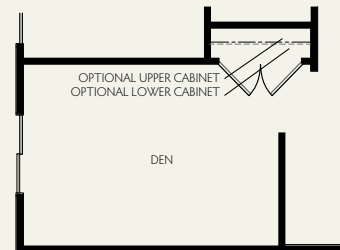

SAVANNAH

SUBJECT TO CHANGE WITHOUT NOTICE
HOUSE LAYOUT COULD BE REVERSED

Vinyl Flooring

AMERICAN TRADITIONAL • CRAFTSMAN • FARMHOUSE

- 1,760 square feet
- 3-4 bedrooms
- 2-3 baths
- Two-car garage

EMPIRERANCHBONADELLE.COM

BUILDING VALUE FOR GENERATIONS®